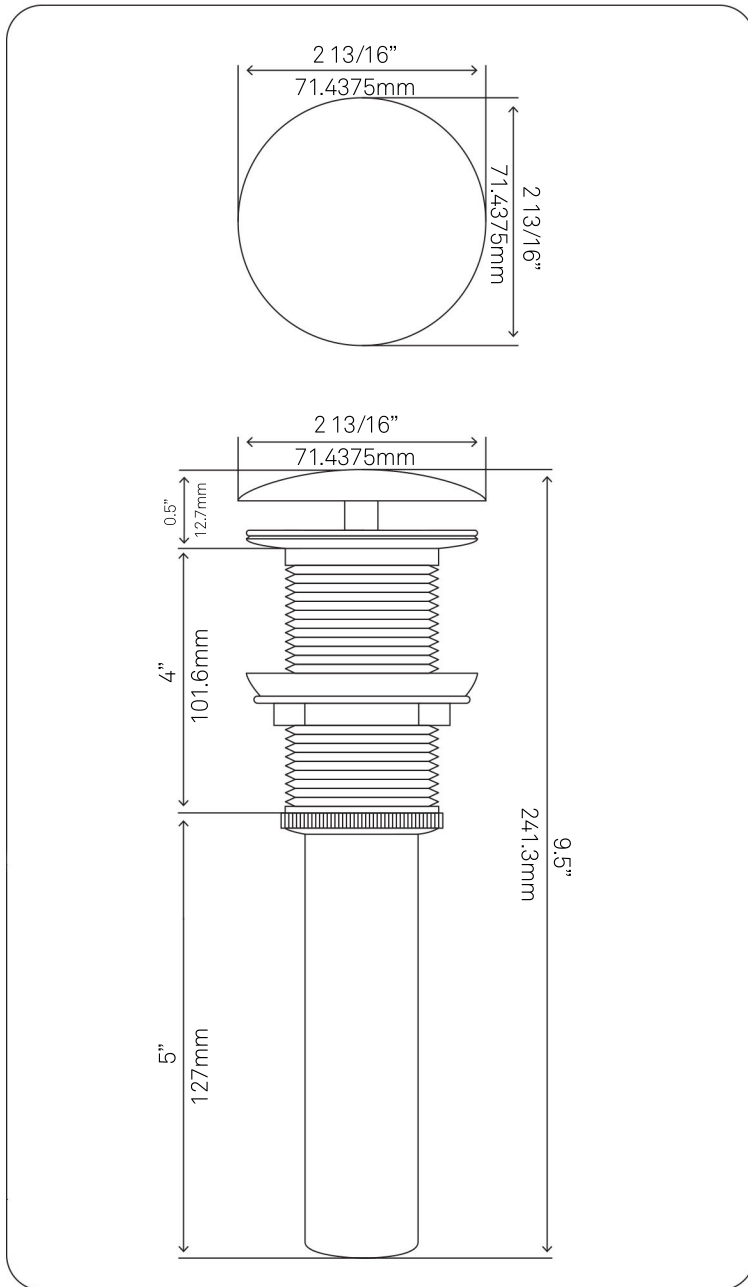

NOTES

Novatto reserves the right (1) to make changes in specifications and materials, and (2) to change or discontinue models, both without notice or obligation. Dimensions are for reference only, see www.NovattoInc.com for finish options and product availability.

Novatto Inc
TOLL FREE 844.404.4242
www.NovattoInc.com