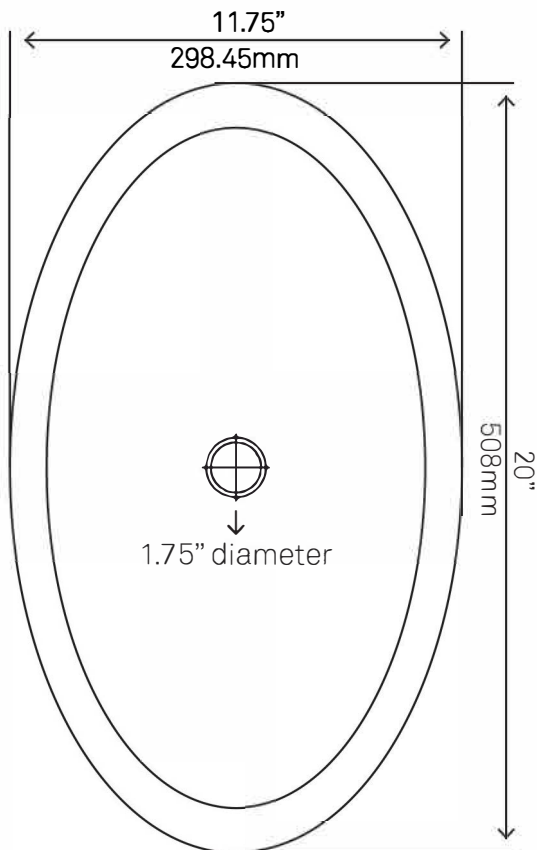

**NOSV-AS**  
**Absolute Natural Granite Slipper Sink**

Requested By: \_\_\_\_\_

Specific Features: \_\_\_\_\_

**STANDARD SPECIFICATIONS:**

- Oval granite vessel sink
- Polished black interior
- Natural textured exterior
- Hand crafted by our master artisans
- Above counter installation
- No mounting ring required
- Unique Oval slipper shape
- 7/8" thick granite
- Inside dimension: 18.25 x 10
- Standard U.S. plumbing connection

### STANDARD SPECIFICATIONS:

- Umbrella vessel sink drain
- Brushed nickel finish
- Solid brass construction
- Includes rubber seals and fastener for installation
- 9.5-inches total length
- Fits any standard 1.75-inch drain opening
- cUPC