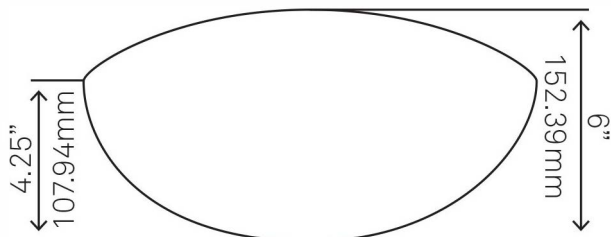

STANDARD SPECIFICATIONS:

- Oval granite vessel sink
- Polished black interior
- Natural textured exterior
- Hand crafted by our master artisans
- Above counter installation
- No mounting ring required
- Unique Oval slipper shape
- 7/8" thick granite
- Inside dimension: 18.25 x 10
- Standard U.S. plumbing connection

WARRANTY:

1. Limited lifetime warranty
2. See www.NovattoInc.com for details

COORDINATING ACCESSORIES:

- UPD-BN umbrella drain
- Glacier Ice Faucet and Sink Sealer kit

NOTES

Novatto reserves the right (1) to make changes in specifications and materials, and (2) to change or discontinue models, both without notice or obligation. Dimensions are for reference only, see www.NovattoInc.com for finish options and product availability.

Novatto Inc
TOLL FREE 844.404.4242
www.NovattoInc.com